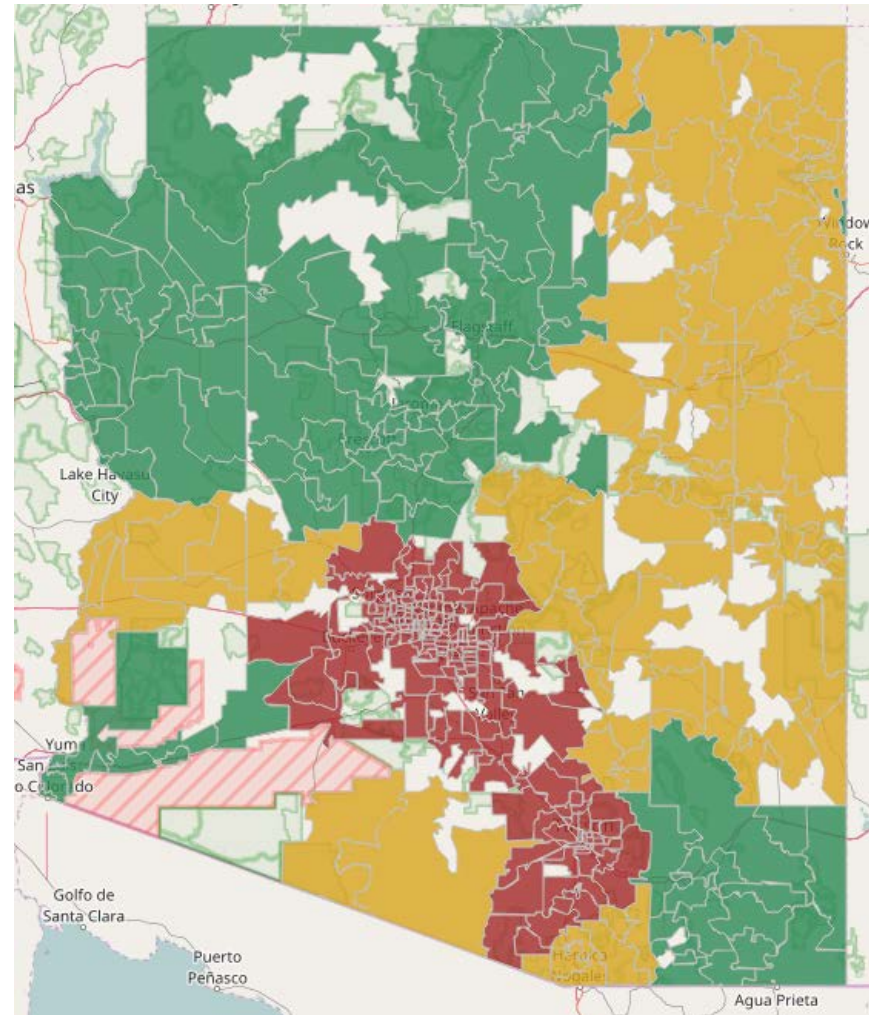

# Arizona DMEPOS Reimbursement Classification Map

-  Rural
-  CBA
-  Non-Rural

Percentage of Rural Zip Codes in State: 22%

Percentage of Competitive Bidding Zip Codes in State: 57%

Percentage of Non-Rural Zip Codes in State: 22%

The percentages are estimates based on information from CMS and Mapline. Areas that are not colored are not assigned a zip code in Mapline.