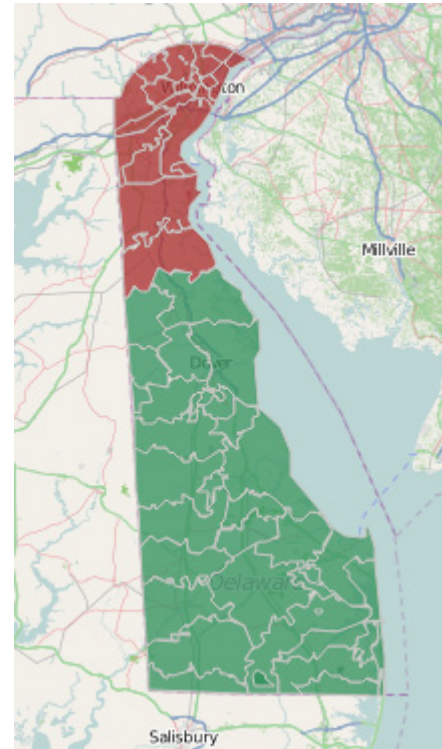

Delaware DMEPOS Reimbursement Classification Map

-  CBA
-  Non-Rural

There are no Rural Areas in Delaware.

Percentage of Competitive Bidding Zip Codes in State: 57%

Percentage of Non-Rural Zip Codes in State: 43%

The percentages are estimates based on information from CMS and Mapline.