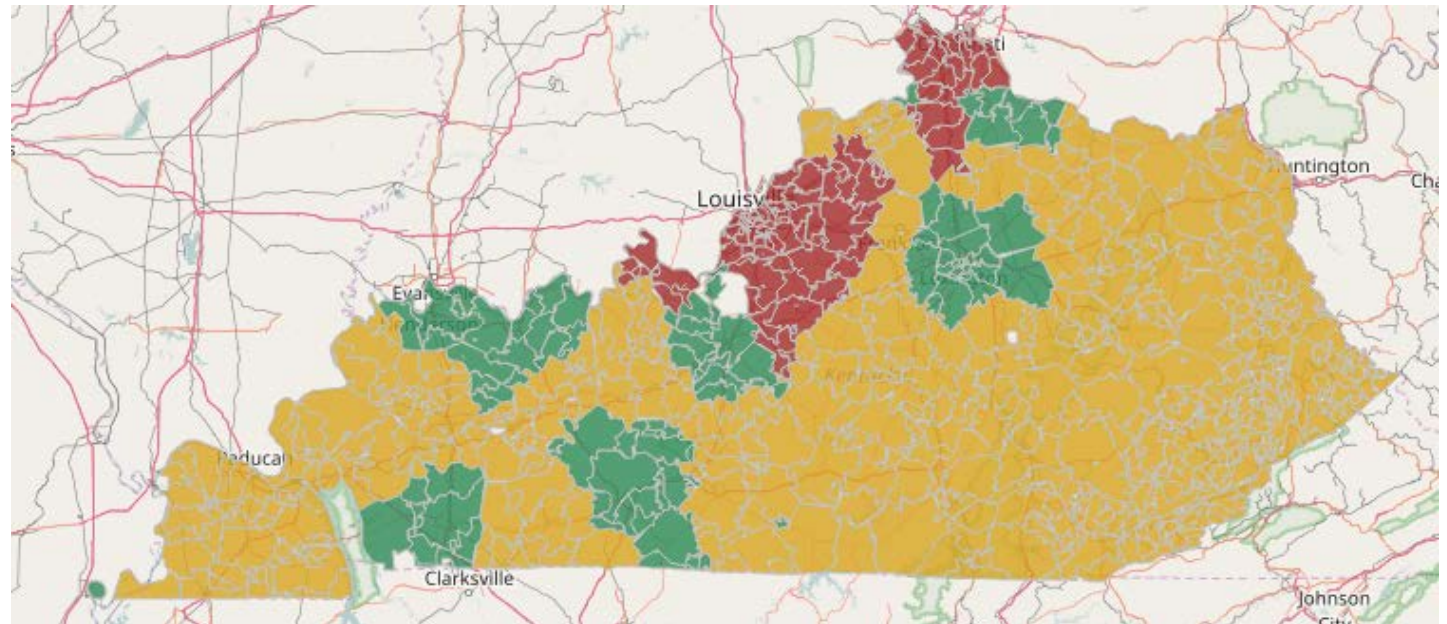

Kentucky DMEPOS Reimbursement Classification Map

-  Rural
-  CBA
-  Non-Rural

Percentage of Rural Zip Codes in State: 71%

Percentage of Competitive Bidding Zip Codes in State: 18%

Percentage of Non-Rural Zip Codes in State: 11%

The percentages are estimates based on information from CMS and Mapline.