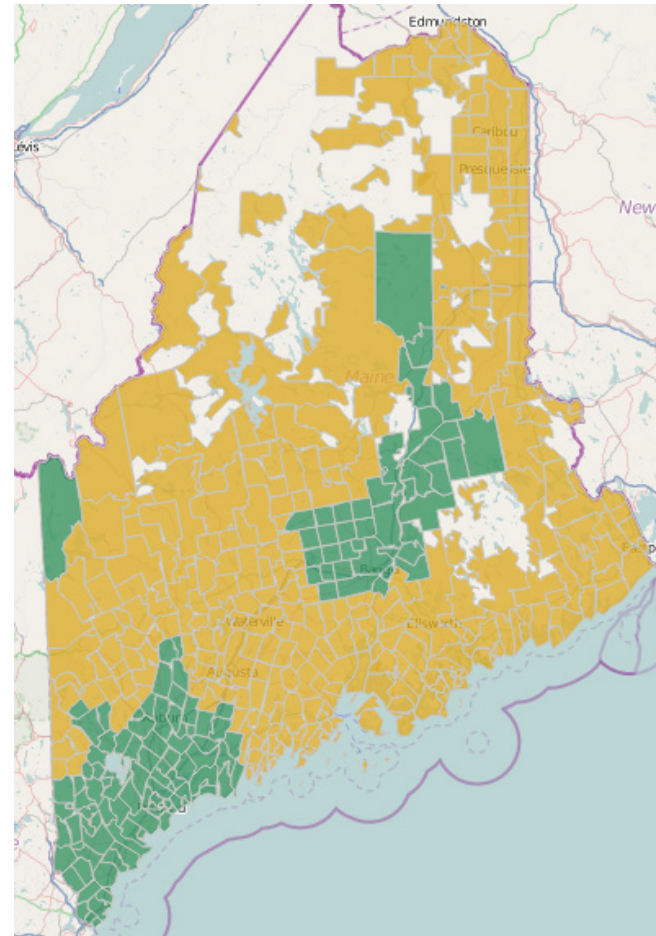

Maine DMEPOS Reimbursement Classification Map

 Rural

 Non-Rural

There are no Competitive Bidding Areas in Maine.

Percentage of Rural Zip Codes in State: 69%

Percentage of Non-Rural Zip Codes in State: 31%

The percentages are estimates based on information from CMS and Mapline. Areas that are not colored are not assigned a zip code in Mapline.