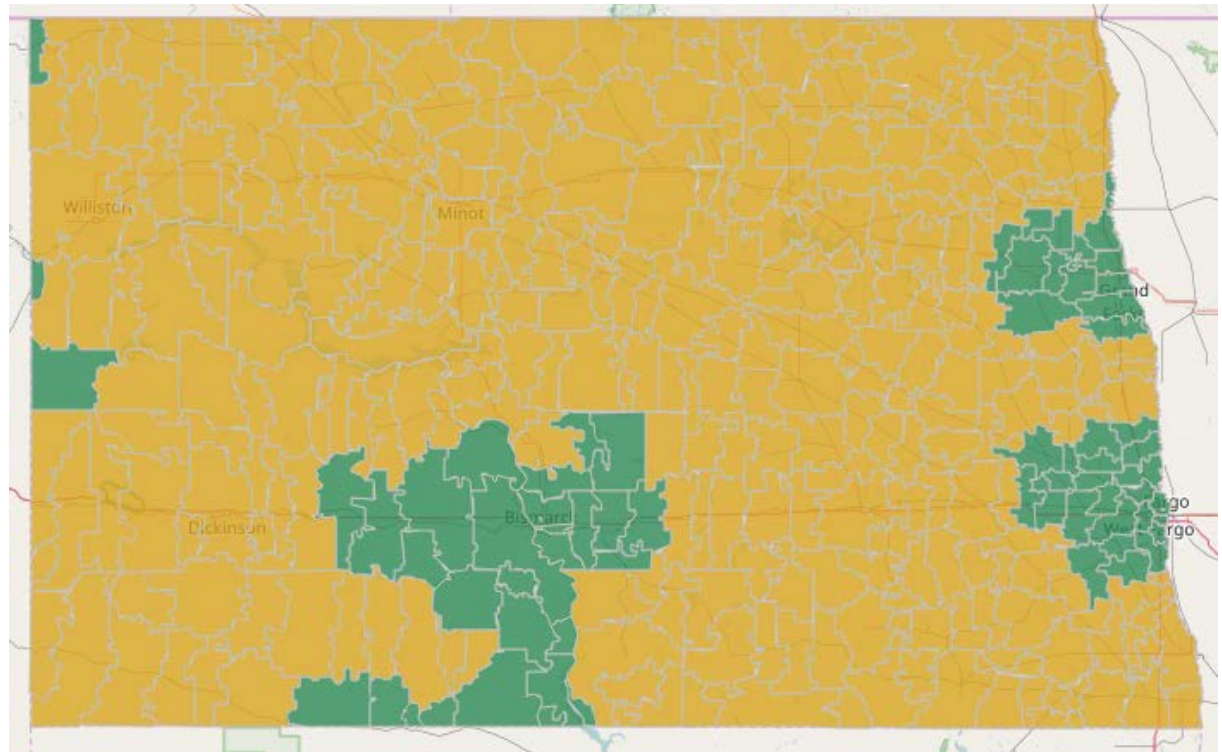

North Dakota DMEPOS Reimbursement Classification Map

 Rural

 Non-Rural

There are no Competitive Bidding Areas in North Dakota.

Percentage of Rural Zip Codes in State: 82%

Percentage of Non-Rural Zip Codes in State: 18%