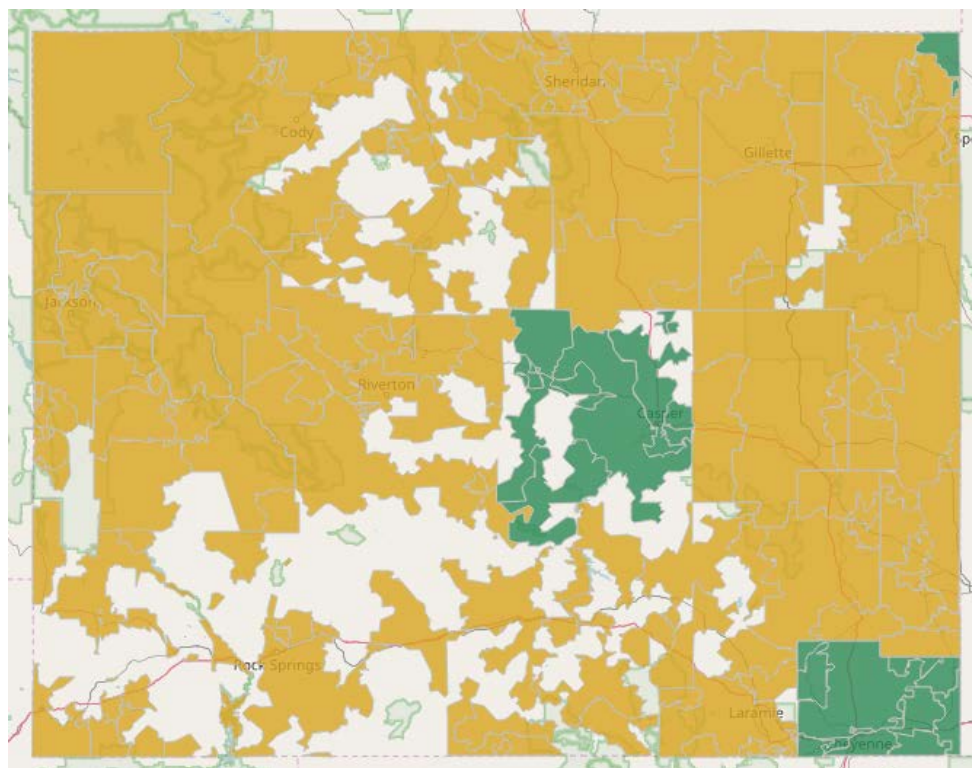

Wyoming DMEPOS Reimbursement Classification Map

 Rural

 Non-Rural

There are no Competitive Bidding Areas in Wyoming.

Percentage of Rural Zip Codes
in State: 87%

Percentage of Non-Rural Zip
Codes in State: 13%

The percentages are estimates based on information from CMS and Mapline. Areas that are not colored are not assigned a zip code in Mapline.